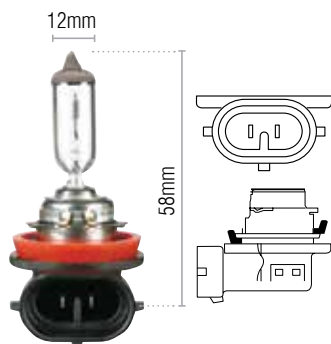

H11 Halogen Globes

Part No.	Globe Type	Volts	Watts	Base	Qty
GLX10110	Standard	12	55	PGJ19-2	1
GLX10113	Xenon Blue	12	55	PGJ19-2	1
GLX10111	Xenon Prime +30%	12	55	PGJ19-2	1
GLX10115	Long Life	12	55	PGJ19-2	1
GLX10120	Standard	24	70	PGJ19-2	1
GLX10125	Long Life	24	70	PGJ19-2	1