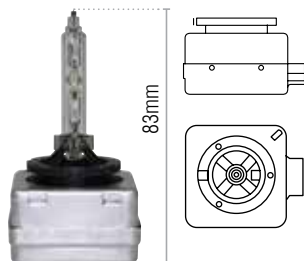

Xenon HID Globe

Part No.	Globe Type	Volts	Watts	Base	Qty
ILX1140	D1 Xenon Bulb	85	35	PK32d-2	1