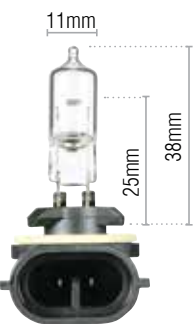

889 Halogen Globes

Part No.	Globe Type	Volts	Watts	Base	Qty
GLX10290	Standard	12	27	PGJ13	1