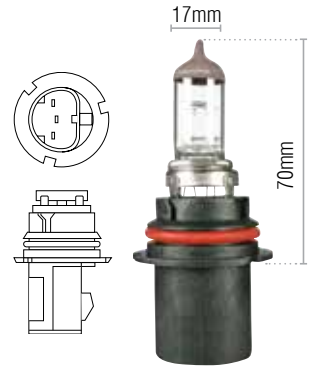

OEX Globes - Halogen

HB1 Halogen Globes

Part No.	Globe Type	Volts	Watts	Base	Qty
GLX16250	Standard	12	65/45	P29t	1