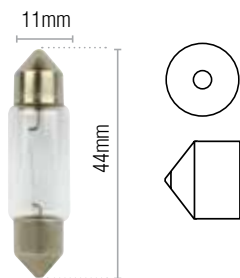

Festoon (continued) Incandescent Globes

Part No.	Globe Type	Dimensions	Volts	Watts	Base	Qty
GLX32080	Standard	44 x 11mm	12	5	SV8.5	10
GLX32210	Standard	44 x 11mm	12	10	SV8.5	10
GLX32089	Standard	44 x 11mm	24	5	SV8.5	10
GLX32230	Standard	44 x 11mm	24	10	SV8.5	10