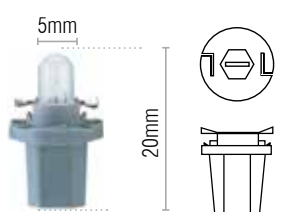

OEX Globes - Incandescent

Wedge Base (continued)

Incandescent Globes

Part No.	Globe Type	Volts	Watts	Base	Qty
GLX47910	Standard	12	21/5	W3x16q	10

Part No.	Globe Type	Volts	Watts	Base	Qty
GLX43270	Standard	12	27	W2.5x16d	10

Part No.	Globe Type	Volts	Watts	Base	Qty
GLX43279	Standard	12	27/7	W2.5x16q	10
GLX43278	Amber	12	27/7	W2.5x16q	10

Dash Panel

Incandescent Globes

Part No.	Globe Type	Volts	Watts	Base	Qty
GLX21602	Standard - Black Base	12	5	B10d	10
GLX21600	Standard - Brown Base	12	3	B10d	10

Part No.	Globe Type	Volts	Watts	Base	Qty
GLX57190	Standard - Black Base	12	1.2	B8.3d	10
GLX57200	Standard - Grey Base	24	1.2	B8.3d	10

Part No.	Globe Type	Volts	Watts	Base	Qty
GLX57320	Standard - Green Base	12	2	B8.7d	10
GLX57300	Standard - Grey Base	12	1.2	B8.7d	10

Part No.	Globe Type	Volts	Watts	Base	Qty
GLX57240	Standard - Black Base	12	1.2	B8.5d	10
GLX57260	Standard - Green Base	12	2	B8.5d	10
GLX57250	Standard - Grey Base	24	1.2	B8.5d	10