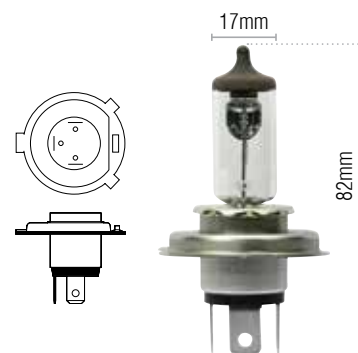

HR2

Halogen Globes

Part No.	Globe Type	Volts	Watts	Base	Qty
GLX16200	Standard	12	45/40	P45t-41	1
GLX16240	Standard	24	55/50	P45t-41	1

HS1

Halogen Motorcycle Globes

Part No.	Globe Type	Volts	Watts	Base	Qty
GLX16100	Standard	12	35/35	PX43t	2