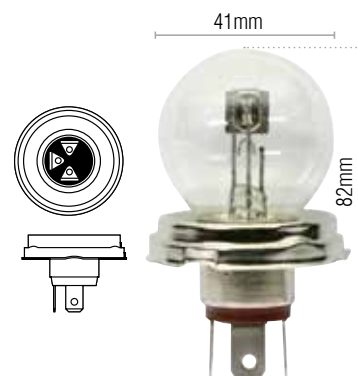

890 Halogen Globes

Part No.	Globe Type	Volts	Watts	Base	Qty
GLX10260	Standard	12	27	PG13	1

OEX Globes - Halogen

894

Halogen Globes

Part No.	Globe Type	Volts	Watts	Base	Qty
GLX10370	Standard	12	37.5	PGJ13	1

896

Halogen Globes

Part No.	Globe Type	Volts	Watts	Base	Qty
GLX10390	Standard	12	37.5	PGJ13	1

R2

Halogen Globes

Part No.	Globe Type	Volts	Watts	Base	Qty
GLX15010	Standard	12	45/40	P45t-41	1
GLX15030	Standard	24	55/50	P45t-41	1