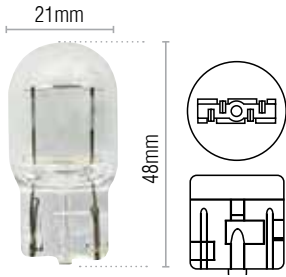

OEX Globes - Incandescent

Wedge Base (continued)

Incandescent Globes

Part No.	Globe Type	Volts	Watts	Base	Qty
GLX47910	Standard	12	21/5	W3x16q	10

Part No.	Globe Type	Volts	Watts	Base	Qty
GLX43270	Standard	12	27	W2.5x16d	10

Part No.	Globe Type	Volts	Watts	Base	Qty
GLX43279	Standard	12	27/7	W2.5x16q	10
GLX43278	Amber	12	27/7	W2.5x16q	10

Dash Panel

Incandescent Globes

Part No.	Globe Type	Volts	Watts	Base	Qty
GLX21602	Standard - Black Base	12	5	B10d	10
GLX21600	Standard - Brown Base	12	3	B10d	10

Part No.	Globe Type	Volts	Watts	Base	Qty
GLX57190	Standard - Black Base	12	1.2	B8.3d	10
GLX57200	Standard - Grey Base	24	1.2	B8.3d	10

Part No.	Globe Type	Volts	Watts	Base	Qty
GLX57320	Standard - Green Base	12	2	B8.7d	10
GLX57300	Standard - Grey Base	12	1.2	B8.7d	10

Part No.	Globe Type	Volts	Watts	Base	Qty
GLX57240	Standard - Black Base	12	1.2	B8.5d	10
GLX57260	Standard - Green Base	12	2	B8.5d	10
GLX57250	Standard - Grey Base	24	1.2	B8.5d	10