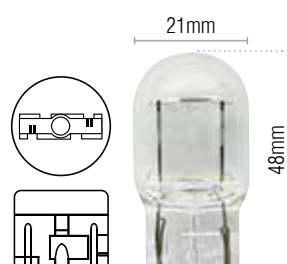

Wedge Base

Incandescent Globes

Part No.	Globe Type	Volts	Watts	Base	Qty
GLX47020	Standard	12	1.2	W2x4.6d	10
GLX47060	Standard	12	2	W2x4.6d	10
GLX47030	Standard	12	2.3	W2x4.6d	10
GLX47040	Standard	24	1.2	W2x4.6d	10

Part No.	Globe Type	Volts	Watts	Base	Qty
GLX57140	Plastic Base	24	1	W2x4.6d	10

Part No.	Globe Type	Volts	Watts	Base	Qty
GLX47220	Standard	12	2	W2.1x9.5d	10
GLX47120	Standard	12	3	W2.1x9.5d	10
GLX47320	Standard	12	5	W2.1x9.5d	10
GLX47330	Amber	12	5	W2.1x9.5d	10
GLX47180	27 x 10mm Dia.	12	16	W2.1x9.5d	10
GLX47250	Standard	24	2	W2.1x9.5d	10
GLX47240	Standard	24	3	W2.1x9.5d	10
GLX47340	Standard	24	5	W2.1x9.5d	10

Part No.	Globe Type	Volts	Watts	Base	Qty
GLX47810	Standard	12	21	W3x16d	10