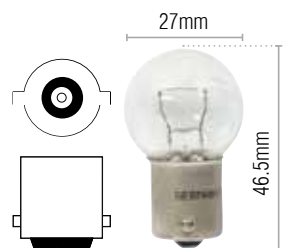

Indicator & Park Halogen Globes - Bayonet

Part No.	Globe Type	Volts	Watts	Base	Qty
GLX21070	Standard	12	2	BA7s	10
GLX21090	Standard	24	3	BA7s	10

Part No.	Globe Type	Volts	Watts	Base	Qty
GLX21170	Standard	12	2	BA9s	10
GLX21120	Standard	12	3	BA9s	10
GLX21100	Standard	12	6	BA9s	10
GLX21210	Standard	12	4	BA9s	10
GLX21260	Xenon	12	6	BA9s	10
GLX21020	Standard	24	2	BA9s	10
GLX21220	Standard	24	4	BA9s	10

Part No.	Globe Type	Volts	Watts	Base	Qty
GLX23040	Standard	12	5	BA15s	10
GLX23060	Standard	12	10	BA15s	10
GLX23080	Standard	12	15	BA15s	10
GLX23049	Standard	24	5	BA15s	10
GLX23044	Heavy Duty	24	4	BA15s	10
GLX23050	Standard	24	10	BA15s	10
GLX23054	Heavy Duty	24	10	BA15s	10

Part No.	Globe Type	Volts	Watts	Base	Qty
GLX23510	Standard	12	15	BA15s	10
GLX23710	Standard	12	18	BA15s	10
GLX23520	Standard	24	15	BA15s	10
GLX23540	Standard	24	18	BA15s	10

Part No.	Globe Type	Volts	Watts	Base	Qty
GLX23818	Standard	12	21	BA15s	10
GLX23814	Heavy Duty	24	21	BA15s	10
GLX23819	Standard	24	21	BA15s	10

Part No.	Globe Type	Volts	Watts	Base	Qty
GLX24030	Standard	12	25	BA15s	10
GLX24040	Standard	24	25	BA15s	10