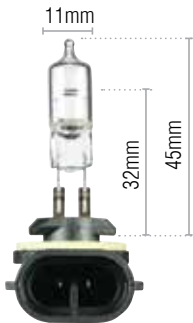

886 Halogen Globes

Part No.	Globe Type	Volts	Watts	Base	Qty
GLX10400	Standard	12	50	PGJ13	1