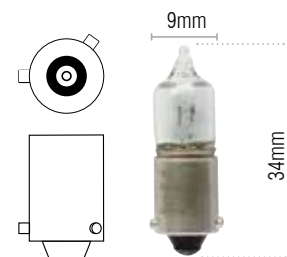

OEX Globes - Halogen / Incandescent

BA9s

Miniwatt Halogen Globes - Bayonet

Part No.	Globe Type	Volts	Watts	Base	Qty
GLX16390	Standard	12	5	BA9s	1
GLX16400	Standard	12	10	BA9s	1
GLX16410	Standard	12	20	BA9s	1

Part No.	Globe Type	Volts	Watts	Base	Qty
GLX16420	Standard	12	6	BAX9s	1

Part No.	Globe Type	Volts	Watts	Base	Qty
GLX16430	Standard	12	21	BAY9s	1
GLX16440	Standard	24	21	BAY9s	1