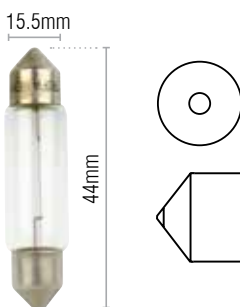

Part No.	Globe Type	Dimensions	Volts	Watts	Base	Qty
GLX32118	Standard	44 x 15.5mm	12	10	SV8.5	10
GLX32218	Standard	44 x 15.5mm	12	15	SV8.5	10
GLX32310	Standard	44 x 15.5mm	12	18	SV8.5	10
GLX32410	Standard	44 x 15.5mm	12	21	SV8.5	10
GLX32220	Standard	44 x 15.5mm	24	15	SV8.5	10
GLX32320	Standard	44 x 15.5mm	24	18	SV8.5	10