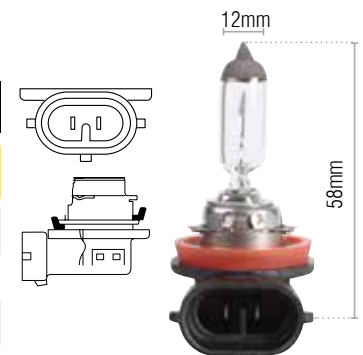

H8 Halogen Globes

Part No.	Globe Type	Volts	Watts	Base	Qty
GLX10080	Standard	12	35	PGJ19-1	1
GLX10083	Xenon Blue	12	35	PGJ19-1	1
GLX10081	Xenon Prime +30%	12	35	PGJ19-1	1