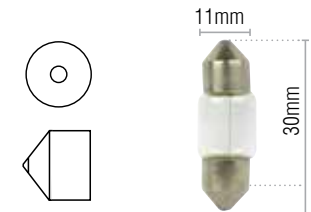

GLX57550	Standard - Yellow Base	24	1.2	EBSR	10
----------	------------------------	----	-----	------	----

Festoon

Incandescent Globes

Part No.	Globe Type	Dimensions	Volts	Watts	Base	Qty
GLX32500	Standard	30 x 11mm	12	5	SV8.5	10
GLX32540	Standard	30 x 11mm	12	10	SV8.5	10