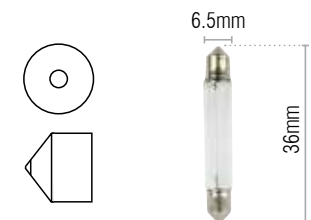

Part No.	Globe Type	Dimensions	Volts	Watts	Base	Qty
GLX32110	Standard	36 x 6.5mm	12	3	S5.5	10
GLX32120	Standard	36 x 6.5mm	24	3	S5.5	10