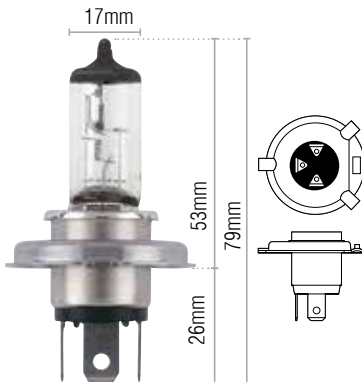

Part No.	Globe Type	Volts	Watts	Base	Qty
GLX16610	Standard	12	60/55	P43t-38	1
GLX16810	Standard	12	100/55	P43t-38	1
GLX16710	Standard	12	100/80	P43t-38	1
GLX16720	Standard	12	130/90	P43t-38	1
GLX16613	Xenon Blue	12	60/55	P43t-38	1
GLX16613TP	Xenon Blue	12	60/55	P43t-38	2
GLX16611	Xenon +30%	12	60/55	P43t-38	1
GLX16602	Xenon +50%	12	60/55	P43t-38	1
GLX16602TP	Xenon +50%	12	60/55	P43t-38	2
GLX16615	Long Life	12	60/55	P43t-38	1
GLX16614	Heavy Duty	12	60/55	P43t-38	1
GLX16616	Heavy Duty +50%	12	60/55	P43t-38	1
GLX16616TP	Heavy Duty +50%	12	60/55	P43t-38	2
GLX16620	Standard	24	75/70	P43t-38	1
GLX16760	Standard	24	100/90	P43t-38	1
GLX16730	Standard	24	130/90	P43t-38	1
GLX16623	Xenon Blue	24	75/70	P43t-38	1
GLX16625	Long Life	24	75/70	P43t-38	1
GLX16624	Heavy Duty	24	75/70	P43t-38	1
GLX16686	Heavy Duty +50%	24	75/70	P43t-38	1
GLX16686TP	Heavy Duty +50%	24	75/70	P43t-38	2