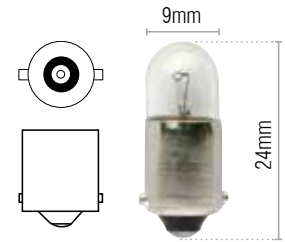

Indicator & Park Halogen Globes - Bayonet

Part No.	Globe Type	Volts	Watts	Base	Qty
GLX21070	Standard	12	2	BA7s	10
GLX21090	Standard	24	3	BA7s	10

Part No.	Globe Type	Volts	Watts	Base	Qty
GLX21170	Standard	12	2	BA9s	10
GLX21120	Standard	12	3	BA9s	10
GLX21100	Standard	12	6	BA9s	10
GLX21210	Standard	12	4	BA9s	10
GLX21260	Xenon	12	6	BA9s	10
GLX21020	Standard	24	2	BA9s	10
GLX21220	Standard	24	4	BA9s	10

Part No.	Globe Type	Volts	Watts	Base	Qty
GLX23040	Standard	12	5	BA15s	10
GLX23060	Standard	12	10	BA15s	10
GLX23080	Standard	12	15	BA15s	10
GLX23049	Standard	24	5	BA15s	10
GLX23044	Heavy Duty	24	4	BA15s	10
GLX23050	Standard	24	10	BA15s	10
GLX23054	Heavy Duty	24	10	BA15s	10

Part No.	Globe Type	Volts	Watts	Base	Qty
GLX23510	Standard	12	15	BA15s	10
GLX23710	Standard	12	18	BA15s	10
GLX23520	Standard	24	15	BA15s	10
GLX23540	Standard	24	18	BA15s	10

Part No.	Globe Type	Volts	Watts	Base	Qty
GLX23818	Standard	12	21	BA15s	10
GLX23814	Heavy Duty	24	21	BA15s	10
GLX23819	Standard	24	21	BA15s	10

Part No.	Globe Type	Volts	Watts	Base	Qty
GLX24030	Standard	12	25	BA15s	10
GLX24040	Standard	24	25	BA15s	10