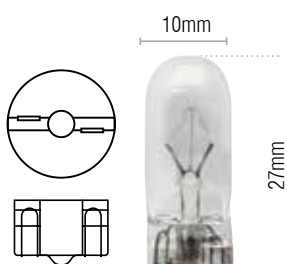

Wedge Base

Incandescent Globes

Part No.	Globe Type	Volts	Watts	Base	Qty
GLX47020	Standard	12	1.2	W2x4.6d	10
GLX47060	Standard	12	2	W2x4.6d	10
GLX47030	Standard	12	2.3	W2x4.6d	10
GLX47040	Standard	24	1.2	W2x4.6d	10

Part No.	Globe Type	Volts	Watts	Base	Qty
GLX57140	Plastic Base	24	1	W2x4.6d	10

Part No.	Globe Type	Volts	Watts	Base	Qty
GLX47220	Standard	12	2	W2.1x9.5d	10
GLX47120	Standard	12	3	W2.1x9.5d	10
GLX47320	Standard	12	5	W2.1x9.5d	10
GLX47330	Amber	12	5	W2.1x9.5d	10
GLX47180	27 x 10mm Dia.	12	16	W2.1x9.5d	10
GLX47250	Standard	24	2	W2.1x9.5d	10
GLX47240	Standard	24	3	W2.1x9.5d	10
GLX47340	Standard	24	5	W2.1x9.5d	10

Part No.	Globe Type	Volts	Watts	Base	Qty
GLX47810	Standard	12	21	W3x16d	10