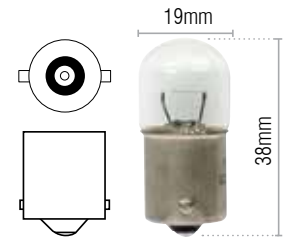

Indicator & Park Halogen Globes - Bayonet

Part No.	Globe Type	Volts	Watts	Base	Qty
GLX21070	Standard	12	2	BA7s	10
GLX21090	Standard	24	3	BA7s	10

Part No.	Globe Type	Volts	Watts	Base	Qty
GLX21170	Standard	12	2	BA9s	10
GLX21120	Standard	12	3	BA9s	10
GLX21100	Standard	12	6	BA9s	10
GLX21210	Standard	12	4	BA9s	10
GLX21260	Xenon	12	6	BA9s	10
GLX21020	Standard	24	2	BA9s	10
GLX21220	Standard	24	4	BA9s	10

Part No.	Globe Type	Volts	Watts	Base	Qty
GLX23040	Standard	12	5	BA15s	10
GLX23060	Standard	12	10	BA15s	10
GLX23080	Standard	12	15	BA15s	10
GLX23049	Standard	24	5	BA15s	10
GLX23044	Heavy Duty	24	4	BA15s	10
GLX23050	Standard	24	10	BA15s	10
GLX23054	Heavy Duty	24	10	BA15s	10

Part No.	Globe Type	Volts	Watts	Base	Qty
GLX23510	Standard	12	15	BA15s	10
GLX23710	Standard	12	18	BA15s	10
GLX23520	Standard	24	15	BA15s	10
GLX23540	Standard	24	18	BA15s	10

Part No.	Globe Type	Volts	Watts	Base	Qty
GLX23818	Standard	12	21	BA15s	10
GLX23814	Heavy Duty	24	21	BA15s	10
GLX23819	Standard	24	21	BA15s	10

Part No.	Globe Type	Volts	Watts	Base	Qty
GLX24030	Standard	12	25	BA15s	10
GLX24040	Standard	24	25	BA15s	10