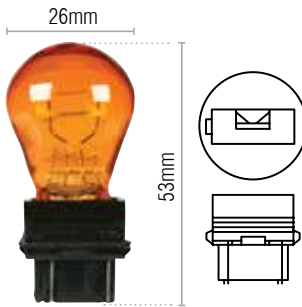

OEX Globes - Incandescent

Wedge Base (continued)

Incandescent Globes

Part No.	Globe Type	Volts	Watts	Base	Qty
GLX47910	Standard	12	21/5	W3x16q	10

Part No.	Globe Type	Volts	Watts	Base	Qty
GLX43270	Standard	12	27	W2.5x16d	10

Part No.	Globe Type	Volts	Watts	Base	Qty
GLX43279	Standard	12	27/7	W2.5x16q	10
GLX43278	Amber	12	27/7	W2.5x16q	10

Dash Panel

Incandescent Globes

Part No.	Globe Type	Volts	Watts	Base	Qty
GLX21602	Standard - Black Base	12	5	B10d	10
GLX21600	Standard - Brown Base	12	3	B10d	10

Part No.	Globe Type	Volts	Watts	Base	Qty
GLX57190	Standard - Black Base	12	1.2	B8.3d	10
GLX57200	Standard - Grey Base	24	1.2	B8.3d	10

Part No.	Globe Type	Volts	Watts	Base	Qty
GLX57320	Standard - Green Base	12	2	B8.7d	10
GLX57300	Standard - Grey Base	12	1.2	B8.7d	10

Part No.	Globe Type	Volts	Watts	Base	Qty
GLX57240	Standard - Black Base	12	1.2	B8.5d	10
GLX57260	Standard - Green Base	12	2	B8.5d	10
GLX57250	Standard - Grey Base	24	1.2	B8.5d	10