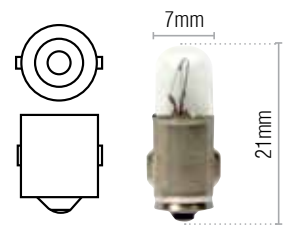

Indicator & Park Halogen Globes - Bayonet

Part No.	Globe Type	Volts	Watts	Base	Qty
GLX21070	Standard	12	2	BA7s	10
GLX21090	Standard	24	3	BA7s	10

Part No.	Globe Type	Volts	Watts	Base	Qty
GLX21170	Standard	12	2	BA9s	10
GLX21120	Standard	12	3	BA9s	10
GLX21100	Standard	12	6	BA9s	10
GLX21210	Standard	12	4	BA9s	10
GLX21260	Xenon	12	6	BA9s	10
GLX21020	Standard	24	2	BA9s	10
GLX21220	Standard	24	4	BA9s	10

Part No.	Globe Type	Volts	Watts	Base	Qty
GLX23040	Standard	12	5	BA15s	10
GLX23060	Standard	12	10	BA15s	10
GLX23080	Standard	12	15	BA15s	10
GLX23049	Standard	24	5	BA15s	10
GLX23044	Heavy Duty	24	4	BA15s	10
GLX23050	Standard	24	10	BA15s	10
GLX23054	Heavy Duty	24	10	BA15s	10

Part No.	Globe Type	Volts	Watts	Base	Qty
GLX23510	Standard	12	15	BA15s	10
GLX23710	Standard	12	18	BA15s	10
GLX23520	Standard	24	15	BA15s	10
GLX23540	Standard	24	18	BA15s	10

Part No.	Globe Type	Volts	Watts	Base	Qty
GLX23818	Standard	12	21	BA15s	10
GLX23814	Heavy Duty	24	21	BA15s	10
GLX23819	Standard	24	21	BA15s	10

Part No.	Globe Type	Volts	Watts	Base	Qty
GLX24030	Standard	12	25	BA15s	10
GLX24040	Standard	24	25	BA15s	10