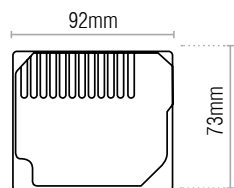

Part No.	Globe Type	Volts	Watts	Base	Qty
ILX1142	D1 Ballast to suit Osram HID Systems	12			1
ILX1144	D1 Ballast to suit Osram HID Systems	24			1