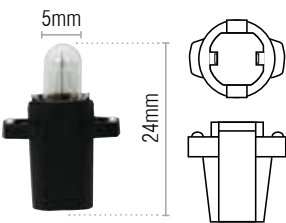

OEX Globes - Incandescent

Wedge Base (continued)

Incandescent Globes

Part No.	Globe Type	Volts	Watts	Base	Qty
GLX47910	Standard	12	21/5	W3x16q	10

Part No.	Globe Type	Volts	Watts	Base	Qty
GLX43270	Standard	12	27	W2.5x16d	10

Part No.	Globe Type	Volts	Watts	Base	Qty
GLX43279	Standard	12	27/7	W2.5x16q	10
GLX43278	Amber	12	27/7	W2.5x16q	10

Dash Panel

Incandescent Globes

Part No.	Globe Type	Volts	Watts	Base	Qty
GLX21602	Standard - Black Base	12	5	B10d	10
GLX21600	Standard - Brown Base	12	3	B10d	10

Part No.	Globe Type	Volts	Watts	Base	Qty
GLX57190	Standard - Black Base	12	1.2	B8.3d	10
GLX57200	Standard - Grey Base	24	1.2	B8.3d	10

Part No.	Globe Type	Volts	Watts	Base	Qty
GLX57320	Standard - Green Base	12	2	B8.7d	10
GLX57300	Standard - Grey Base	12	1.2	B8.7d	10

Part No.	Globe Type	Volts	Watts	Base	Qty
GLX57240	Standard - Black Base	12	1.2	B8.5d	10
GLX57260	Standard - Green Base	12	2	B8.5d	10
GLX57250	Standard - Grey Base	24	1.2	B8.5d	10