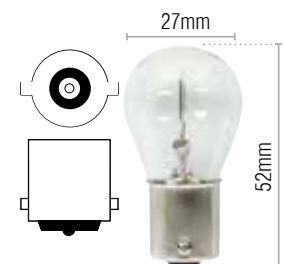

Indicator & Park Halogen Globes - Bayonet

Part No.	Globe Type	Volts	Watts	Base	Qty
GLX21070	Standard	12	2	BA7s	10
GLX21090	Standard	24	3	BA7s	10

Part No.	Globe Type	Volts	Watts	Base	Qty
GLX21170	Standard	12	2	BA9s	10
GLX21120	Standard	12	3	BA9s	10
GLX21100	Standard	12	6	BA9s	10
GLX21210	Standard	12	4	BA9s	10
GLX21260	Xenon	12	6	BA9s	10
GLX21020	Standard	24	2	BA9s	10
GLX21220	Standard	24	4	BA9s	10

Part No.	Globe Type	Volts	Watts	Base	Qty
GLX23040	Standard	12	5	BA15s	10
GLX23060	Standard	12	10	BA15s	10
GLX23080	Standard	12	15	BA15s	10
GLX23049	Standard	24	5	BA15s	10
GLX23044	Heavy Duty	24	4	BA15s	10
GLX23050	Standard	24	10	BA15s	10
GLX23054	Heavy Duty	24	10	BA15s	10

Part No.	Globe Type	Volts	Watts	Base	Qty
GLX23510	Standard	12	15	BA15s	10
GLX23710	Standard	12	18	BA15s	10
GLX23520	Standard	24	15	BA15s	10
GLX23540	Standard	24	18	BA15s	10

Part No.	Globe Type	Volts	Watts	Base	Qty
GLX23818	Standard	12	21	BA15s	10
GLX23814	Heavy Duty	24	21	BA15s	10
GLX23819	Standard	24	21	BA15s	10

Part No.	Globe Type	Volts	Watts	Base	Qty
GLX24030	Standard	12	25	BA15s	10
GLX24040	Standard	24	25	BA15s	10