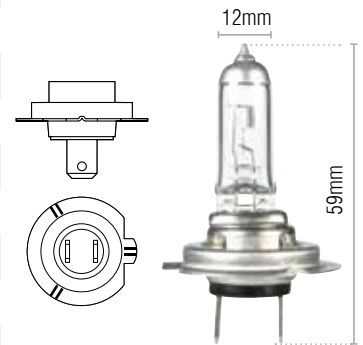

H7 Halogen Globes

Part No.	Globe Type	Volts	Watts	Base	Qty
GLX16070	Standard	12	55	PX26d	1
GLX16073	Xenon Blue	12	55	PX26d	1
GLX16073TP	Xenon Blue	12	55	PX26d	2
GLX16072	Xenon +30%	12	55	PX26d	1
GLX16072TP	Xenon +30%	12	55	PX26d	2
GLX16075	Long Life	12	55	PX26d	1
GLX16074	Heavy Duty	12	55	PX26d	1
GLX16076	Heavy Duty +50%	12	55	PX26d	1
GLX16076TP	Heavy Duty +50%	12	55	PX26d	2
GLX16170	Standard	24	70	PX26d	1
GLX16175	Long Life	24	70	PX26d	1
GLX16176	Heavy Duty +50%	24	70	PX26d	1
GLX16176TP	Heavy Duty +50%	24	70	PX26d	2