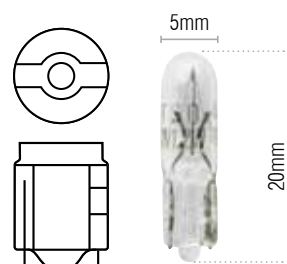

Wedge Base

Incandescent Globes

Part No.	Globe Type	Volts	Watts	Base	Qty
GLX47020	Standard	12	1.2	W2x4.6d	10
GLX47060	Standard	12	2	W2x4.6d	10
GLX47030	Standard	12	2.3	W2x4.6d	10
GLX47040	Standard	24	1.2	W2x4.6d	10

Part No.	Globe Type	Volts	Watts	Base	Qty
GLX57140	Plastic Base	24	1	W2x4.6d	10

Part No.	Globe Type	Volts	Watts	Base	Qty
GLX47220	Standard	12	2	W2.1x9.5d	10
GLX47120	Standard	12	3	W2.1x9.5d	10
GLX47320	Standard	12	5	W2.1x9.5d	10
GLX47330	Amber	12	5	W2.1x9.5d	10
GLX47180	27 x 10mm Dia.	12	16	W2.1x9.5d	10
GLX47250	Standard	24	2	W2.1x9.5d	10
GLX47240	Standard	24	3	W2.1x9.5d	10
GLX47340	Standard	24	5	W2.1x9.5d	10

Part No.	Globe Type	Volts	Watts	Base	Qty
GLX47810	Standard	12	21	W3x16d	10