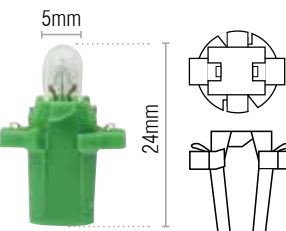

OEX Globes - Incandescent

Wedge Base (continued)

Incandescent Globes

Part No.	Globe Type	Volts	Watts	Base	Qty
GLX47910	Standard	12	21/5	W3x16q	10

Part No.	Globe Type	Volts	Watts	Base	Qty
GLX43270	Standard	12	27	W2.5x16d	10

Part No.	Globe Type	Volts	Watts	Base	Qty
GLX43279	Standard	12	27/7	W2.5x16q	10
GLX43278	Amber	12	27/7	W2.5x16q	10

Dash Panel

Incandescent Globes

Part No.	Globe Type	Volts	Watts	Base	Qty
GLX21602	Standard - Black Base	12	5	B10d	10
GLX21600	Standard - Brown Base	12	3	B10d	10

Part No.	Globe Type	Volts	Watts	Base	Qty
GLX57190	Standard - Black Base	12	1.2	B8.3d	10
GLX57200	Standard - Grey Base	24	1.2	B8.3d	10

Part No.	Globe Type	Volts	Watts	Base	Qty
GLX57320	Standard - Green Base	12	2	B8.7d	10
GLX57300	Standard - Grey Base	12	1.2	B8.7d	10

Part No.	Globe Type	Volts	Watts	Base	Qty
GLX57240	Standard - Black Base	12	1.2	B8.5d	10
GLX57260	Standard - Green Base	12	2	B8.5d	10
GLX57250	Standard - Grey Base	24	1.2	B8.5d	10