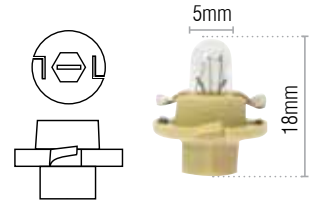

Dash Panel (continued)

Incandescent Globes

Part No.	Globe Type	Volts	Watts	Base	Qty
GLX57220	Standard - Beige Base	12	1.5	BAX8.4	10