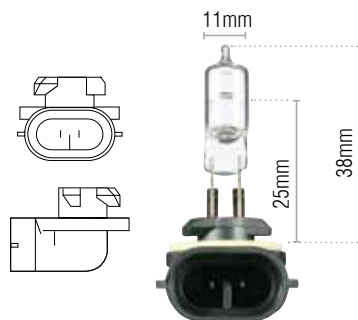

890 Halogen Globes

Part No.	Globe Type	Volts	Watts	Base	Qty
GLX10260	Standard	12	27	PG13	1

OEX Globes - Halogen

894

Halogen Globes

Part No.	Globe Type	Volts	Watts	Base	Qty
GLX10370	Standard	12	37.5	PGJ13	1