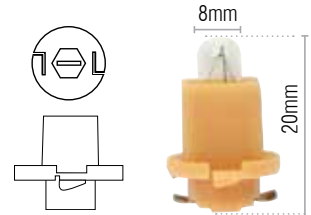

Part No.	Globe Type	Volts	Watts	Base	Qty
GLX57510	Standard - Brown Base	24	1.2	EBSR	10