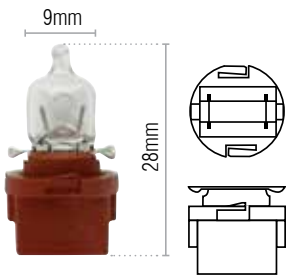

OEX Globes - Incandescent

Wedge Base (continued)

Incandescent Globes

Part No.	Globe Type	Volts	Watts	Base	Qty
GLX47910	Standard	12	21/5	W3x16q	10

Part No.	Globe Type	Volts	Watts	Base	Qty
GLX43270	Standard	12	27	W2.5x16d	10

Part No.	Globe Type	Volts	Watts	Base	Qty
GLX43279	Standard	12	27/7	W2.5x16q	10
GLX43278	Amber	12	27/7	W2.5x16q	10

Dash Panel

Incandescent Globes

Part No.	Globe Type	Volts	Watts	Base	Qty
GLX21602	Standard - Black Base	12	5	B10d	10
GLX21600	Standard - Brown Base	12	3	B10d	10

Part No.	Globe Type	Volts	Watts	Base	Qty
GLX57190	Standard - Black Base	12	1.2	B8.3d	10
GLX57200	Standard - Grey Base	24	1.2	B8.3d	10

Part No.	Globe Type	Volts	Watts	Base	Qty
GLX57320	Standard - Green Base	12	2	B8.7d	10
GLX57300	Standard - Grey Base	12	1.2	B8.7d	10

Part No.	Globe Type	Volts	Watts	Base	Qty
GLX57240	Standard - Black Base	12	1.2	B8.5d	10
GLX57260	Standard - Green Base	12	2	B8.5d	10
GLX57250	Standard - Grey Base	24	1.2	B8.5d	10