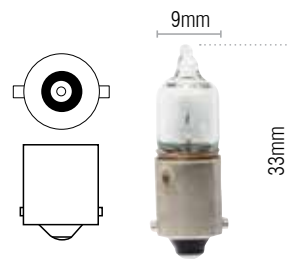

OEX Globes - Halogen / Incandescent

BA9s

Miniwatt Halogen Globes - Bayonet

Part No.	Globe Type	Volts	Watts	Base	Qty
GLX16390	Standard	12	5	BA9s	1
GLX16400	Standard	12	10	BA9s	1
GLX16410	Standard	12	20	BA9s	1

Part No.	Globe Type	Volts	Watts	Base	Qty
GLX16420	Standard	12	6	BAX9s	1

Part No.	Globe Type	Volts	Watts	Base	Qty
GLX16430	Standard	12	21	BAY9s	1
GLX16440	Standard	24	21	BAY9s	1