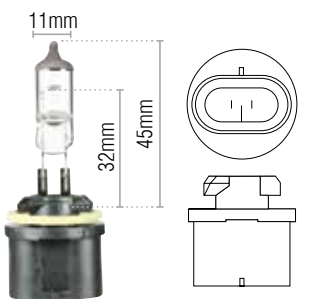

H27 Halogen Globes

Part No.	Globe Type	Volts	Watts	Base	Qty
GLX10270	Standard	12	27	PG13	1