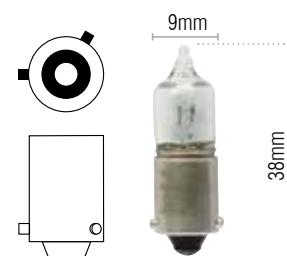

OEX Globes - Halogen / Incandescent

BA9s

Miniwatt Halogen Globes - Bayonet

Part No.	Globe Type	Volts	Watts	Base	Qty
GLX16390	Standard	12	5	BA9s	1
GLX16400	Standard	12	10	BA9s	1
GLX16410	Standard	12	20	BA9s	1

Part No.	Globe Type	Volts	Watts	Base	Qty
GLX16420	Standard	12	6	BAX9s	1

Part No.	Globe Type	Volts	Watts	Base	Qty
GLX16430	Standard	12	21	BAY9s	1
GLX16440	Standard	24	21	BAY9s	1