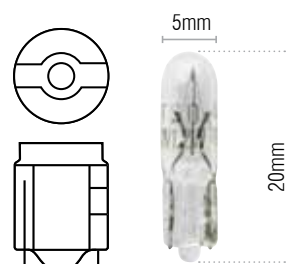

Wedge Base

Incandescent Globes

Part No.	Globe Type	Volts	Watts	Base	Qty
GLX47020	Standard	12	1.2	W2x4.6d	10
GLX47060	Standard	12	2	W2x4.6d	10
GLX47030	Standard	12	2.3	W2x4.6d	10
GLX47040	Standard	24	1.2	W2x4.6d	10

Part No.	Globe Type	Volts	Watts	Base	Qty
GLX57140	Plastic Base	24	1	W2x4.6d	10

Part No.	Globe Type	Volts	Watts	Base	Qty
GLX47220	Standard	12	2	W2.1x9.5d	10
GLX47120	Standard	12	3	W2.1x9.5d	10
GLX47320	Standard	12	5	W2.1x9.5d	10
GLX47330	Amber	12	5	W2.1x9.5d	10
GLX47180	27 x 10mm Dia.	12	16	W2.1x9.5d	10
GLX47250	Standard	24	2	W2.1x9.5d	10
GLX47240	Standard	24	3	W2.1x9.5d	10
GLX47340	Standard	24	5	W2.1x9.5d	10

Part No.	Globe Type	Volts	Watts	Base	Qty
GLX47810	Standard	12	21	W3x16d	10