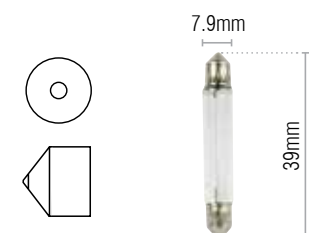

Part No.	Globe Type	Dimensions	Volts	Watts	Base	Qty
GLX32090	Standard	39 x 7.9mm	12	3	SV7.8	10
GLX32099	Standard	39 x 7.9mm	24	3	SV7.8	10