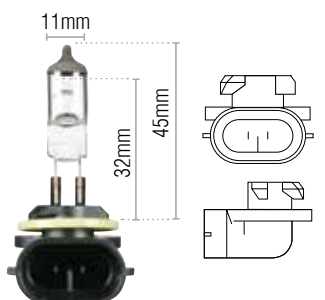

Part No.	Globe Type	Volts	Watts	Base	Qty
GLX10280	Standard	12	27	PGJ13	1