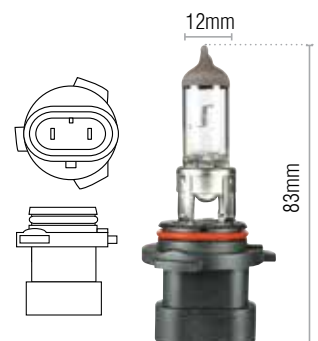

HB4A Halogen Globes

Part No.	Globe Type	Volts	Watts	Base	Qty
GLX16480	Standard	12	51	P22d	1