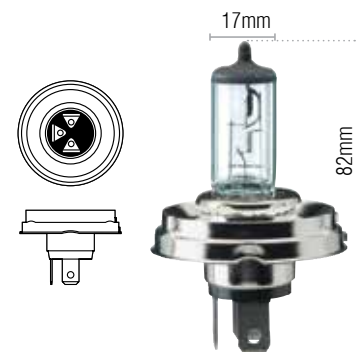

HR2

Halogen Globes

Part No.	Globe Type	Volts	Watts	Base	Qty
GLX16200	Standard	12	45/40	P45t-41	1
GLX16240	Standard	24	55/50	P45t-41	1