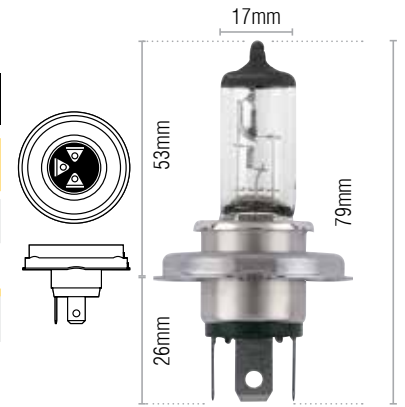

H3

Halogen Globes

Part No.	Globe Type	Volts	Watts	Base	Qty
GLX16580	Standard	12	55	PK22s	1
GLX16380	Standard	12	100	PK22s	1
GLX16370	Standard	12	130	PK22s	1
GLX16583	Xenon Blue	12	55	PK22s	1
GLX16581	Xenon +30%	12	55	PK22s	1
GLX16585	Long Life	12	55	PK22s	1
GLX16584	Heavy Duty	12	55	PK22s	1
GLX16586	Heavy Duty +50%	12	55	PK22s	1
GLX16586TP	Heavy Duty +50%	12	55	PK22s	2
GLX16590	Standard	24	70	PK22s	1
GLX16320	Standard	24	100	PK22s	1
GLX16330	Standard	24	130	PK22s	1
GLX16593	Xenon Blue	24	70	PK22s	1
GLX16595	Long Life	24	70	PK22s	1

H3 (continued)

Halogen Globes

Part No.	Globe Type	Volts	Watts	Base	Qty
GLX16594	Heavy Duty	24	70	PK22s	1
GLX16596	Heavy Duty +50%	24	70	PK22s	1
GLX16596TP	Heavy Duty +50%	24	70	PK22s	2

H4

Halogen Globes

Part No.	Globe Type	Volts	Watts	Base	Qty
GLX16610	Standard	12	60/55	P43t-38	1
GLX16810	Standard	12	100/55	P43t-38	1
GLX16710	Standard	12	100/80	P43t-38	1
GLX16720	Standard	12	130/90	P43t-38	1
GLX16613	Xenon Blue	12	60/55	P43t-38	1
GLX16613TP	Xenon Blue	12	60/55	P43t-38	2
GLX16611	Xenon +30%	12	60/55	P43t-38	1
GLX16602	Xenon +50%	12	60/55	P43t-38	1
GLX16602TP	Xenon +50%	12	60/55	P43t-38	2
GLX16615	Long Life	12	60/55	P43t-38	1
GLX16614	Heavy Duty	12	60/55	P43t-38	1
GLX16616	Heavy Duty +50%	12	60/55	P43t-38	1
GLX16616TP	Heavy Duty +50%	12	60/55	P43t-38	2
GLX16620	Standard	24	75/70	P43t-38	1
GLX16760	Standard	24	100/90	P43t-38	1
GLX16730	Standard	24	130/90	P43t-38	1
GLX16623	Xenon Blue	24	75/70	P43t-38	1
GLX16625	Long Life	24	75/70	P43t-38	1
GLX16624	Heavy Duty	24	75/70	P43t-38	1
GLX16686	Heavy Duty +50%	24	75/70	P43t-38	1
GLX16686TP	Heavy Duty +50%	24	75/70	P43t-38	2

H4 (continued) Halogen Globes

Part No.	Globe Type	Volts	Watts	Base	Qty
GLX16660	Standard	12	60/55	P45t-41	1
GLX16920	Standard	12	100/80	P45t-41	1
GLX16670	Standard	24	75/70	P45t-41	1
GLX16960	Standard	24	100/90	P45t-41	1