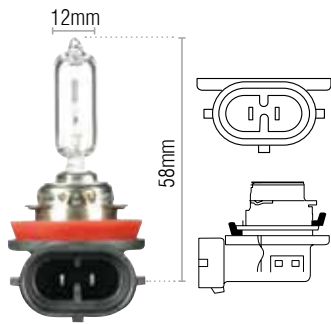

OEX Globes - Halogen

H9 Halogen Globes

Part No.	Globe Type	Volts	Watts	Base	Qty
GLX10090	Standard	12	65	PGJ19-5	1
GLX10093	Xenon Blue	12	65	PGJ19-5	1
GLX10091	Xenon Prime +30%	12	65	PGJ19-5	1