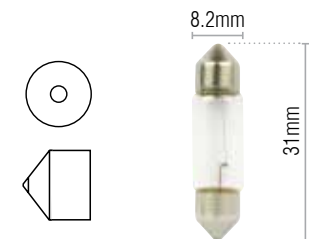

Part No.	Globe Type	Dimensions	Volts	Watts	Base	Qty
GLX32020	Standard	31 x 8.2mm	12	3	SV7.8	10
GLX32029	Standard	31 x 8.2mm	24	3	SV7.8	10