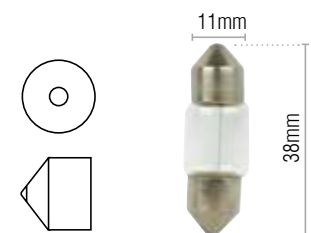

Part No.	Globe Type	Dimensions	Volts	Watts	Base	Qty
GLX32040	Standard	38 x 11mm	12	5	SV8.5	10
GLX32150	Standard	38 x 11mm	12	10	SV8.5	10
GLX32049	Standard	38 x 11mm	24	5	SV8.5	10
GLX32159	Standard	38 x 11mm	24	10	SV8.5	10