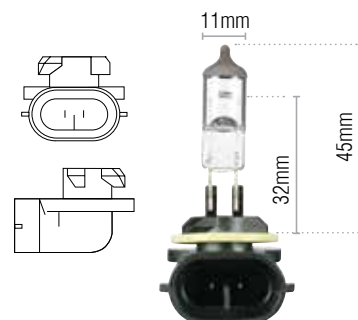

896

Halogen Globes

Part No.	Globe Type	Volts	Watts	Base	Qty
GLX10390	Standard	12	37.5	PGJ13	1